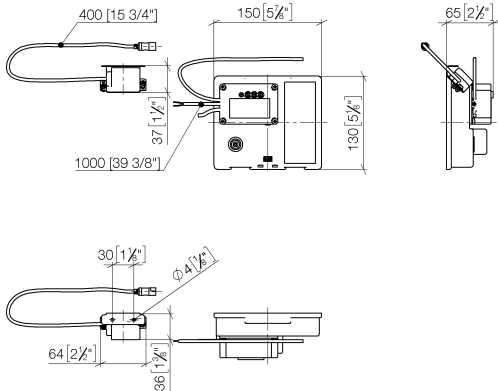

Required miscellaneous

eSET Touchfree Basin mixer with temperature setting for combining with wall-mounted fittings - 35 741 970 90

- max. recess depth 125 mm
- min. recess depth 90 mm

Required miscellaneous

eSET Touchfree Basin mixer with temperature setting for combining with free-standing fittings - 35 740 970 90

Recommended miscellaneous

Extension for Touchfree 500 mm - 12 765 970 90

MEM eSET Touchfree Basin mixer without pop-up waste with temperature setting - Chrome

ST 010 203 2782
mm [inches]

Certificates

| | | | | |
|------------|---------------|------------|---|---|
| LGA_29120. | WRAS_1906116. | IAPMO_EGS. | CE000001_eSet_Tou chfree_20171206_D E_signed. | CE000002_eSet_Tou chfree_20171206_E N_signed. |
| LGA_29119. | | | | |

MEM eSET Touchfree Basin mixer without pop-up waste with temperature setting - Chrome

MEM

ST 010 203 2782

- 200mm projection
- fixed spout
- rectangular, air-enriched flow
- hole diameter 37 mm
- rosette 60 x 60 mm
- 1/2" connection
- max. flow 5.7 l/min
- lead-free
- WRAS 2203039
- This product can help a building meet the requirements of Green Building Rating Systems, e.g. LEED®, BREEAM®, DGNB