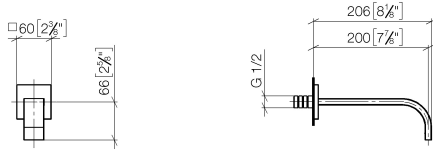

MEM eSET Touchfree Basin mixer without pop-up waste with temperature setting - Chrome

MEM

ST 010 203 2782

- 200mm projection
- fixed spout
- rectangular, air-enriched flow
- hole diameter 37 mm
- rosette 60 x 60 mm
- 1/2" connection
- max. flow 5.7 l/min
- lead-free
- WRAS 2203039
- This product can help a building meet the requirements of Green Building Rating Systems, e.g. LEED®, BREEAM®, DGNB

Recommended miscellaneous

Concealed wall elbow -

35 085 970 90

- max. recess depth 163 mm
- min. recess depth 90 mm

MEM eSET Touchfree Basin mixer without pop-up waste with temperature setting - Chrome

MEM

ST 010 203 2782

ST 010 203 2782
mm [inches]

Flow rate chart

Certificates

WRAS_2203039.

ST 010 203 2782

Spare parts list

| No. | Item Number | Name | Quantity used | Delivery time |
|-----|--------------------|-----------|---------------|---------------|
| 1 | 09 24 03 081 10 90 | extension | 1 | 2 |
| 2 | 90 27 78 035 00-00 | rosette | 1 | 10 |
| 3 | 90 29 03 109 00 90 | aerator | 1 | 2 |