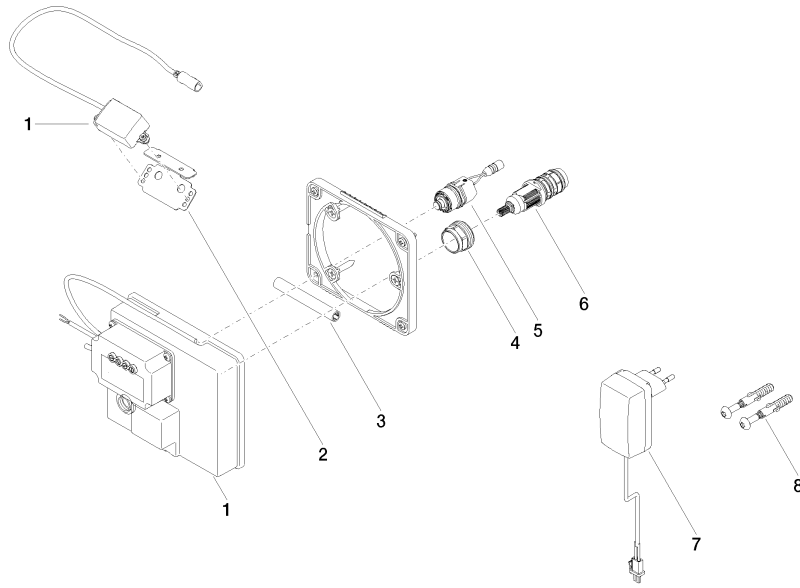

ST 010 203 2782

Spare parts list

No.	Item Number	Name	Quantity used	Delivery time
1	90 10 01 177 00 90	electronic accessories	1	2
2	90 17 20 199 00 90	holder	1	2
3	90 23 01 124 00 90	sleeve	1	2
4	09 23 10 129 90	nut	1	2
5	04 30 50 079 00 90	valve	1	2
6	90 15 02 013 00 90	cartridge	1	2
7	04 10 01 246 00 90	electronic accessories	1	2
8	04 30 31 024 01 90	fixing set	1	2