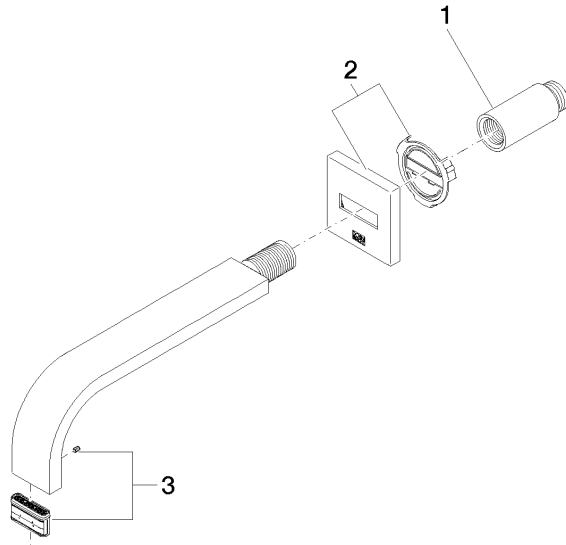

MEM eSET Touchfree Basin mixer without pop-up waste with temperature setting - Chrome

MEM

ST 010 203 2782

- 200mm projection
- fixed spout
- rectangular, air-enriched flow
- hole diameter 37 mm
- rosette 60 x 60 mm
- 1/2" connection
- max. flow 5.7 l/min
- lead-free
- WRAS 2203039
- This product can help a building meet the requirements of Green Building Rating Systems, e.g. LEED®, BREEAM®, DGNB

Recommended miscellaneous

Concealed wall elbow -

35 085 970 90

- max. recess depth 163 mm
- min. recess depth 90 mm

MEM eSET Touchfree Basin mixer without pop-up waste with temperature setting - Chrome

MEM

ST 010 203 2782

ST 010 203 2782
mm [inches]

Flow rate chart

Certificates

WRAS_2203039.

ST 010 203 2782

Spare parts list

| No. | Item Number | Name | Quantity used | Delivery time |
|-----|--------------------|-----------|---------------|---------------|
| 1 | 09 24 03 081 10 90 | extension | 1 | 2 |
| 2 | 90 27 78 035 00-00 | rosette | 1 | 10 |
| 3 | 90 29 03 109 00 90 | aerator | 1 | 2 |