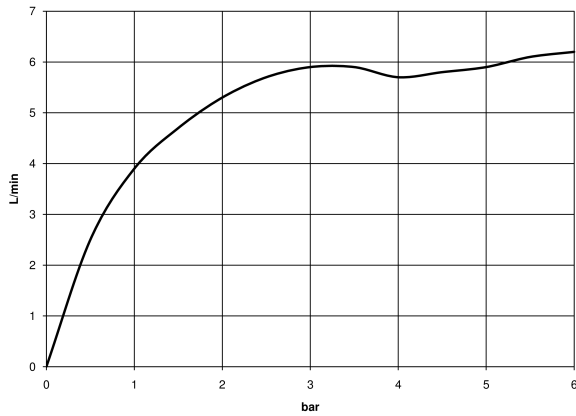

Recommended miscellaneous

Concealed wall elbow -

35 085 970 90

- max. recess depth 163 mm
- min. recess depth 90 mm

MEM eSET Touchfree Basin mixer without pop-up waste with temperature setting - Chrome

MEM

ST 010 203 2782

ST 010 203 2782
mm [inches]

Flow rate chart

Certificates

WRAS_2203039.

ST 010 203 2782

Spare parts list

| No. | Item Number | Name | Quantity used | Delivery time |
|-----|--------------------|-----------|---------------|---------------|
| 1 | 09 24 03 081 10 90 | extension | 1 | 2 |
| 2 | 90 27 78 035 00-00 | rosette | 1 | 10 |
| 3 | 90 29 03 109 00 90 | aerator | 1 | 2 |